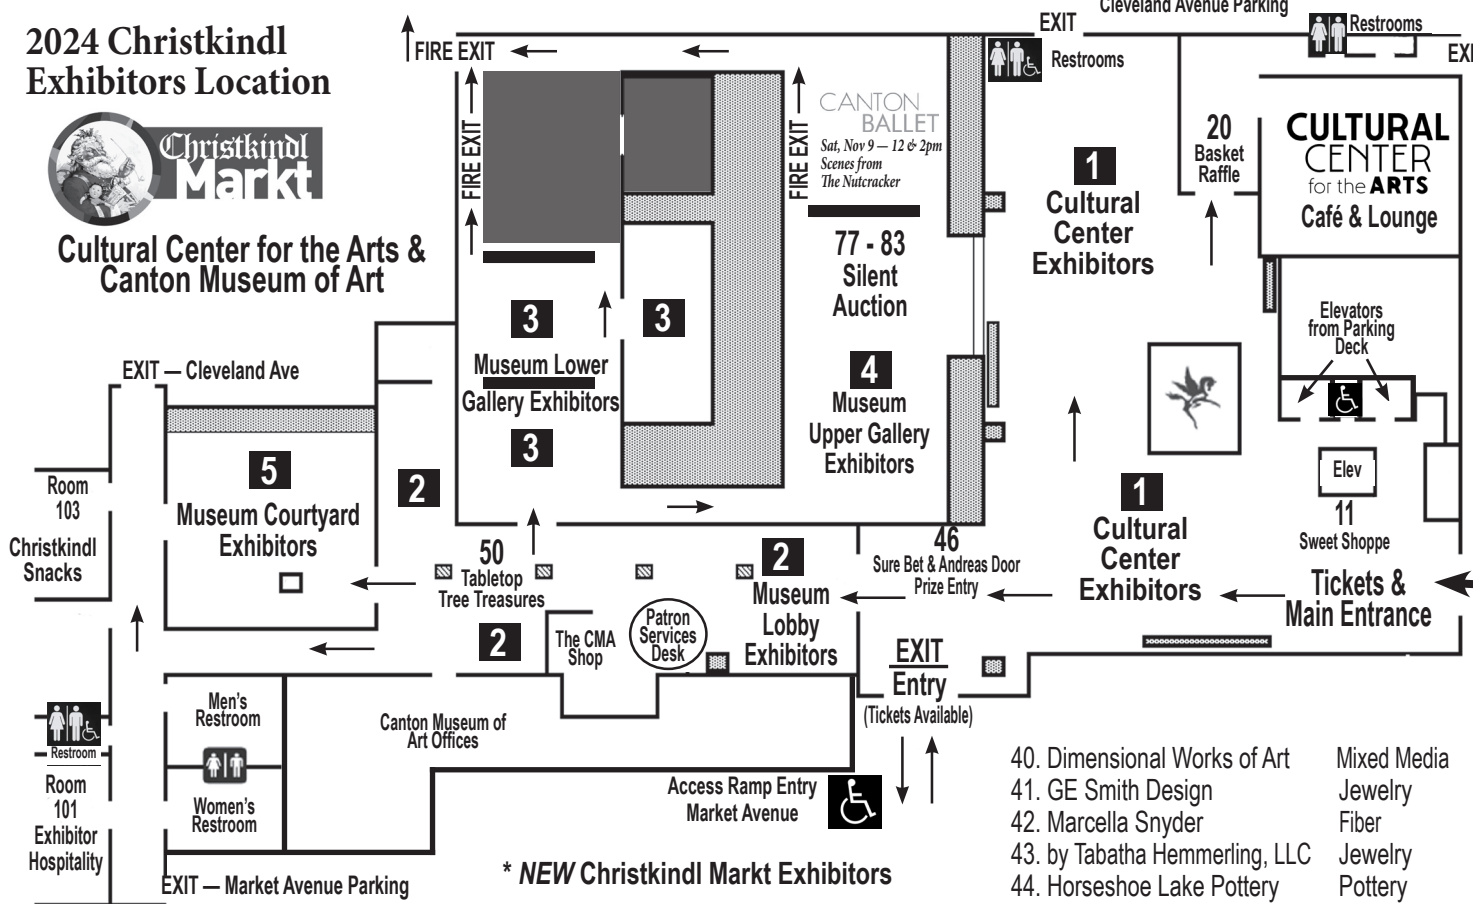

2024 Christkindl Exhibitors Location

Cultural Center for the Arts & Canton Museum of Art

Andreas FURNITURE Deposit Door Prize Entry Stubs from Your Ticket in the Drum at Booth 46

$1,000 SHOPPING SPREE DOOR PRIZE

BASKET Raffle: Booth 20
Baskets on display & tickets
1 for $1 / 7 for $5 / 15 for $10

NEED NOT BE PRESENT TO WIN!
Winners of Silent Auction & Baskets — Must be able to pick up items at the Museum, 11/11 - 13, 10am - 3pm

SURE BET: Booth 46
Spend $20 | Get a $25 - $60 Gift Card

Christkindl Main Entrance
Cultural Center for the Arts
(Between Market Ave & Cleveland Ave)

* NEW Christkindl Markt Exhibitors

1 Cultural Center Exhibitors

3. SWORKS Wood
4. Shearrow Tile & Pottery Ceramics
5. Expressions by Paula Mastroianni Jewelry
6. Canvas Envy * Fiber
7. Greenrock * Sculpture
8. Alan Fisk Jewelry
9. Chazmania Paper
10. Charlotte & Main * Holiday
11. Christkindl Sweet Shoppe
12. Aberdeen's Attic Fiber
13. Frank's Woodworking Wood
14. Brilliant Illuminations Metal
15. Copper Acorn Jewelry
16. Patrie's Crafts Wood / Toys
17. Possum Products, LLC Wood
18. Nothing Bundt Cakes Food
19. Jewelry Designs by Kat Jewelry

20. Basket Raffle Display

21. Sergio Barcena Metal
22. Paul Fletcher * Painting
25. Orange Azalea Designs Fiber/Jewelry
26. The Bottleglight Lady Glass
27. Haidi J. Haiss Ceramics
28. Funky Designs Unique Concrete Jewelry
29. The Dabble Shack Ceramics/Glass
30. The Copper Twig Jewelry
31. Two Georgia Peaches Paper
32. WanderSom Fiber
33. Pane in the Glass Glass
34. Sunset View and Rose Candles
35. Rosemary Artisan Jewelry Jewelry
36. Roxies Bits and Pieces Fiber
37. Crafting Memories Jewelry
38. Betty's Bears Fiber
39. Melissa O'Brien Designs Jewelry

2 Museum Lobby Exhibitors

40. Dimensional Works of Art Mixed Media
41. GE Smith Design Jewelry
42. Marcella Snyder Fiber
43. by Tabatha Hemmerling, LLC Jewelry
44. Horseshoe Lake Pottery Pottery
46. Sure Bet & Andreas Door Prize Entry
47. American Forging * Metal
48. Olivia's klosset Fiber
49. My Turquoise Kitten Jewelry
50. Tabletop Tree Treasures
51. Canton Fiber Arts Guild Fiber

3 Museum Lower Gallery Exhibitors

53. Renewed Designs Holiday
54. C & B Woodstyling * Wood
55. Happy Shoes * Fiber
56. Tangled Earth Arts Jewelry
57. Happily Ever by Sophia * Holiday
58. Galactic Imagination * Other
59. The MacBath * Soap
60. Michelle Boylan Glass Glass/Jewelry
61. Just Britt Co. Jewelry

4 Museum Upper Gallery Exhibitors

72. Fancy Flummery Jewelry
73. Sylvan Craft Wood
74. Sticks & Glitter Jewelry
75. Lizzie with Wings Ceramics/Jewelry
76. Tina Lawver Creative Painting

77 - 83. Silent Auction

84. Teresa Prince Sculpture
85. Lynette Klauk Sculpture
86. Losticreations Fiber
87. Bull Craft Cards * Paper

5 Museum Courtyard Exhibitors

95. Canton Glass Works Glass
96. Canton Ceramics Guild Ceramics
97. Posch and Gulyas Silversmiths Jewelry
98. Bill & Sharon's Lakehouse Jewelry Jewelry
99. Wood Designs by Christine * Wood
100. Side Porch Design Studio Fiber
101. Diane Marks Jewelry
102. Table Traditions * Fiber