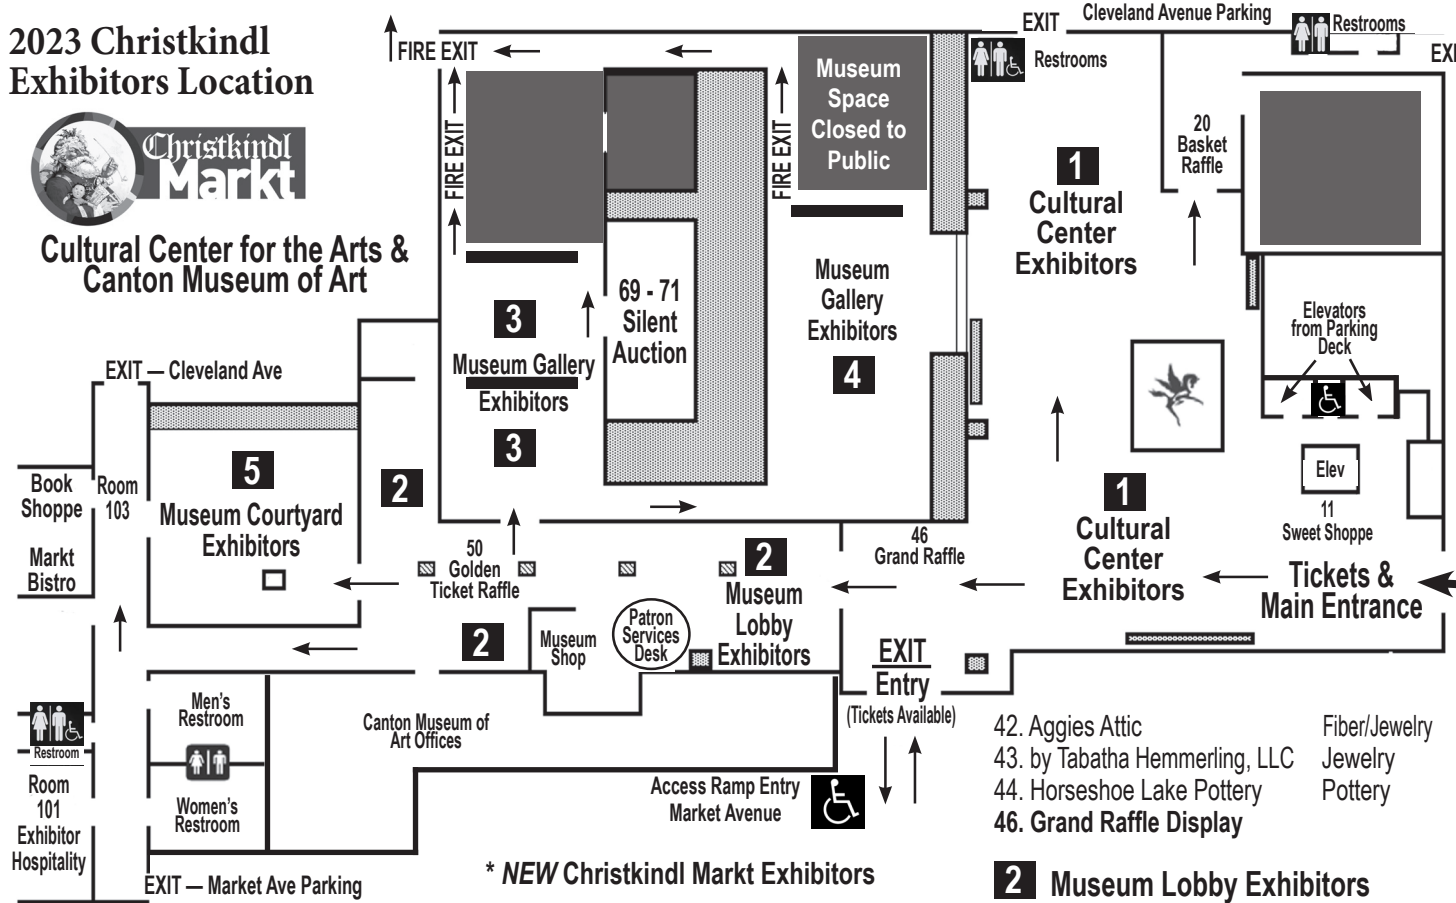

2023 Christkindl Exhibitors Location

Cultural Center for the Arts & Canton Museum of Art

Andreas FURNITURE Deposit Door Prize Entry Stubs from Your Ticket in the Drum at Booth 46

$1,000 SHOPPING SPREE DOOR PRIZE

GRAND RAFFLE TICKETS
Raffle items on display & tickets at Booth 46
3 for $5 / 6 for $10

GOLDEN TICKET RAFFLE
Special Golden Basket valued over $300!
Basket on view & tickets at Booth 50
1 for $10 / 3 for $25

BASKETS
Baskets on display & tickets at Booth 20
1 for $1 / 7 for $5 / 15 for $10

NEED NOT BE PRESENT TO WIN!
Winners of Raffles & Baskets — Must be able to pick up items at the Museum, 11/6 - 8, 10am - 3pm

Christkindl Main Entrance Cultural Center for the Arts (Between Market Ave & Cleveland Ave)

1 Cultural Center Exhibitors

3. SWORKS Wood
4. Shearrow Tile & Pottery Pottery
5. Expressions by Paula Mastroianni Jewelry
6. Lizpots Pottery
7. KaysWhimsy Fiber
8. Alan Fisk Jewelry
9. Chazmania Paper
10. Platz Images, LLC Photography
11. Sweet Shoppe
12. Aberdeens Attic Fiber
13. Frank's Woodworking Wood
14. Brilliant Illuminations Metal
15. Russ Hench Painting
16. Possum Products, LLC Wood
19. Jewelry Designs by Kat Jewelry
20. Basket Raffle Display
21. Sergio Barcena Metal

* NEW Christkindl Markt Exhibitors

22. David Bordine Glass
25. Orange Azalea Designs Fiber
26. The Bottlelight Lady Glass
27. Haidi J. Haiss Ceramics
28. Funky Designs Concrete Décor Jewelry
29. hcg Designs Glass
30. The Copper Twig Jewelry
31. Sherry Angeloni Pottery* Pottery
32. Needles 'n' Lint Fiber
33. Gerald Smith Design Jewelry
34. Tina Lawver Creative Painting
35. Rosemary Artisan Jewelry* Jewelry
36. Roxies Bits and Pieces Fiber
37. Crafting Memories* Jewelry
38. Betty's Bears Fiber
39. Melissa O'Brien Designs Jewelry
40. Dimensional Works of Art Other
41. NARFdesigns, LLC* Jewelry

2 Museum Lobby Exhibitors

47. Lily Lue Designs* Paper
48. Olivia's klostet Fiber
49. My Turquoise Kitten Jewelry
50. Golden Ticket Raffle Display
51. MAB Elements Jewelry

3 Museum Gallery Exhibitors (Lower)

53. Renewed Designs Holiday
54. WonderSom* Fiber
55. Designs on Santa Holiday
56. Tangled Earth Arts Jewelry
57. Lostcreations* Fiber
58. Claire Art* Painting
59. Beth Lewin Pottery Pottery

4 Museum Gallery Exhibitors (Upper)

72. H. Storer Designs* Jewelry
73. Sylvan Craft* Wood

42. Aggies Attic Fiber/Jewelry
43. by Tabatha Hemmerling, LLC Jewelry
44. Horseshoe Lake Pottery Pottery
46. Grand Raffle Display

74. Kristen Ellis Jewelry Artist* Jewelry
76. Lizzie with Wings* Jewelry
77. JBL Woodworks* Wood
78. Designs by Holly, Etc.* Jewelry
79. figmentpudding* Printing
80. Sticks and Glitter Jewelry
81. Sunset View and Rose, LLC* Candles
82. Fancy Flummery* Jewelry
83. Kara Wood Designs* Wood
84. Teresa Prince Sculpture
85. Lynette Klauck Sculpture
86. Drat that Cat Glass* Glass
87. Richard Kent* Carver

5 Museum Courtyard Exhibitors